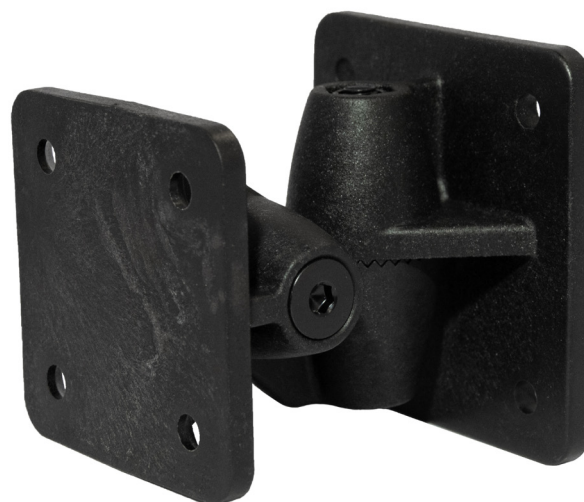

CDDWB5

WALL BRACKET FOR CDD5

Features

- Vertical and horizontal tilt and pan
- Weatherised for outdoor installation
- Available in black (CDDWB5), white (CDDWB5-W) and custom RAL colours

Applications

- Installation of CDD5

Contents

- 1 x CDDWB5
- 2 x M5 screw
- 2 x M5 nut

Technical Specifications

WEIGHT	0.12kgs
MATERIAL	Weatherised ABS plastic

Deployment Options

CDD5	ORIENTATION		
	PORTRAIT	LANDSCAPE PORT LEFT	LANDSCAPE PORT RIGHT
DIRECTION			
TILT +	+25°	+45°	+45°
TILT -	-70°	-60°	-60°
PAN RIGHT	+45°	+30°	+45°
PAN LEFT	-45°	-45°	-30°

CDDWB5

WALL BRACKET FOR CDD5